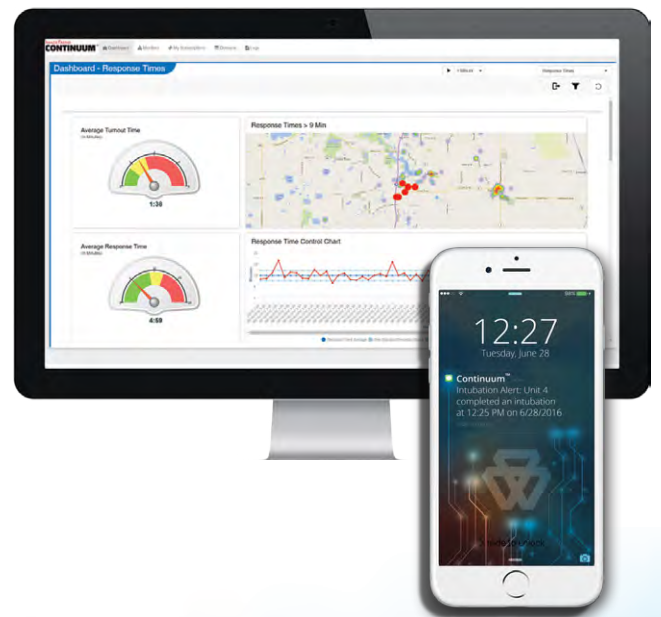

ImageTrend Continuum monitors and delivers the information needed to make decisions and impact operations and patient care.

Continuum is:

- Information you need
- Delivered when you want it
- Sent how you want - text, email, dashboard

Continuum Monitors

Continuum Monitors are predefined analytics, built by ImageTrend using industry-wide best practices. Groups of similar Monitors are organized in Continuum Domains, such as Procedures, Medications and EMS Times. Within each Monitor, you can drill down and expand for more detail. The end result is easily accessible information that can help you turn your data into wisdom. Make more informed decisions, impact operations and improve patient care with Continuum.

Automatic Delivery

With ImageTrend Continuum, information is delivered to you when and how you want to receive it. Stay informed with real-time updates as information is posted. The Continuum dashboard automatically updates and allows you to drill down using lasso techniques and filters to take a closer look at particular timeframes or incidents.

Immediate Insight

The days of building reports and hoping you used the right information are gone. Continuum Monitors are predefined, built and delivered to you, allowing you to focus on improving protocols, operations and patient care.